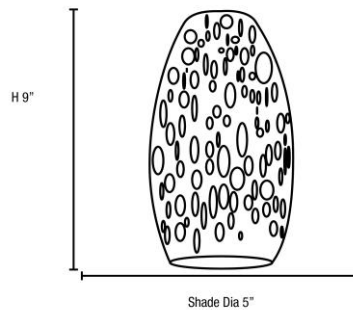

FIXTURE	BACKPLATE / CANOPY
Length:	Length
Width:	Width:
Diameter	Diameter:
Height: 9"	Height: 1.25"
Extension:	
Overall Height: 11-150"	

TECHNICAL SPECIFICATIONS

SPECIFICATIONS

Frame Material: Metal
Diffuser Material: Glass
Lamping Type: E-26 (Incandescent) Jbox: Standard
Lamping Base: E-26 Lamp Wattage: 100 W
Lamp Quantity: 1 Total Wattage: 100 W
Voltage: 120v Lamps Included: No

Additional Notes:

Brushed steel finish paired with 12 feet of clear cord; Custom Finish
5 Piece Minimum Order Quantity

Project Name: _____

Location: _____

Type: _____

Quantity: _____

Notes:

LINE DRAWING